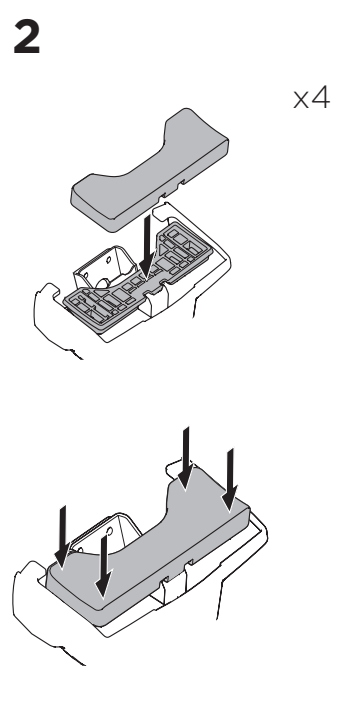

1

Kit 145268

TOYOTA Yaris, 5-dr Hatchback, 21-

ISO 11154-E

THULE WingBar Evo	THULE WingBar Edge	THULE WingBar	THULE SquareBar Evo	Evo X (scale)	Edge X (scale)
TOYOTA Yaris, 5-dr hatchback, 21-				23	0
THULE ProBar Evo	THULE SlideBar Evo				X (mm/inch)
TOYOTA Yaris, 5-dr hatchback, 21-				881 mm / 34 5/8"	

THULE WingBar Evo	THULE WingBar Edge	THULE WingBar	THULE SquareBar Evo	Evo Y (scale)	Edge Y (scale)
TOYOTA Yaris, 5-dr hatchback, 21-				18,5	F
THULE ProBar Evo	THULE SlideBar Evo				Y (mm/inch)
TOYOTA Yaris, 5-dr hatchback, 21-				836 mm / 32 7/8"	