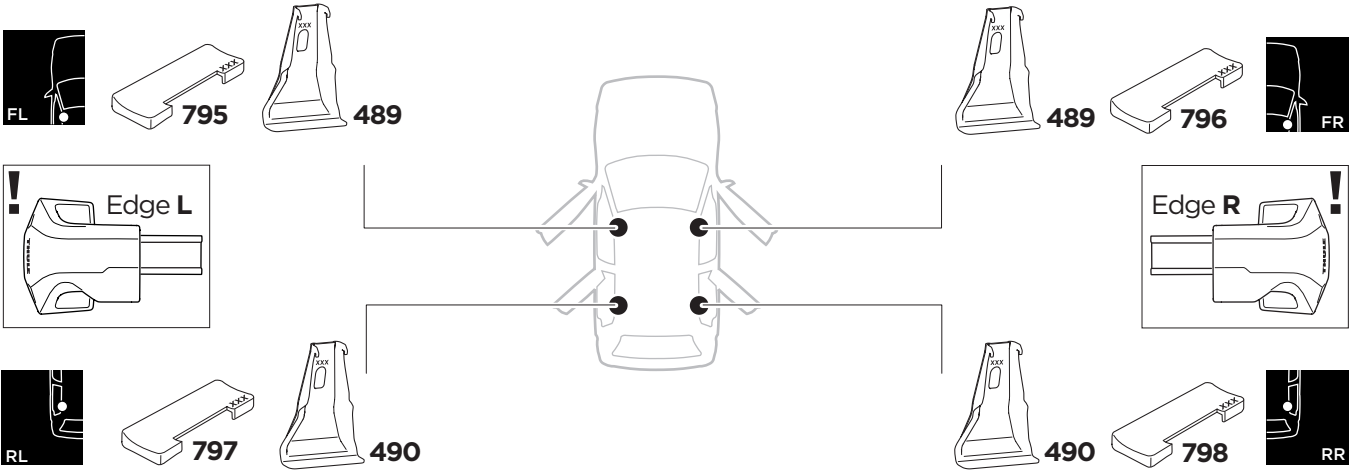

1

Kit 145268

TOYOTA Yaris, 5-dr Hatchback, 21-

ISO 11154-E

THULE WingBar Evo	THULE WingBar Edge	THULE WingBar	THULE SquareBar Evo	Evo X (scale)	Edge X (scale)
TOYOTA Yaris, 5-dr hatchback, 21-				23	0
THULE ProBar Evo	THULE SlideBar Evo				X (mm/inch)
TOYOTA Yaris, 5-dr hatchback, 21-				881 mm / 34 5/8"	

THULE WingBar Evo	THULE WingBar Edge	THULE WingBar	THULE SquareBar Evo	Evo Y (scale)	Edge Y (scale)
TOYOTA Yaris, 5-dr hatchback, 21-				18,5	F
THULE ProBar Evo	THULE SlideBar Evo				Y (mm/inch)
TOYOTA Yaris, 5-dr hatchback, 21-				836 mm / 32 7/8"	

	W (mm/inch)	Z (mm/inch)
TOYOTA Yaris, 5-dr hatchback, 21-	720 mm / 28 3/8"	255 mm / 10"