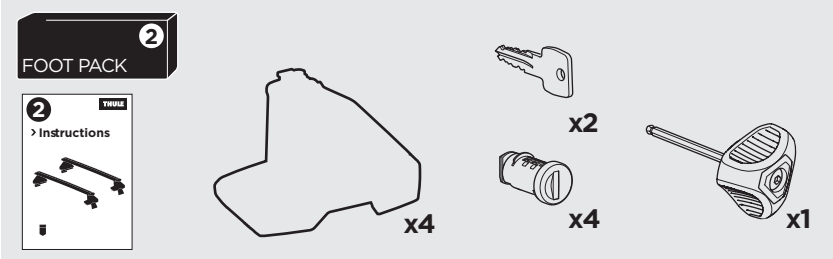

1

Kit 145268

TOYOTA Yaris, 5-dr Hatchback, 21-

ISO 11154-E

THULE WingBar Evo	THULE WingBar Edge	THULE WingBar	THULE SquareBar Evo	Evo X (scale)	Edge X (scale)
TOYOTA Yaris, 5-dr hatchback, 21-				23	0
THULE ProBar Evo	THULE SlideBar Evo				X (mm/inch)
TOYOTA Yaris, 5-dr hatchback, 21-				881 mm / 34 5/8"	

THULE WingBar Evo	THULE WingBar Edge	THULE WingBar	THULE SquareBar Evo	Evo Y (scale)	Edge Y (scale)
TOYOTA Yaris, 5-dr hatchback, 21-				18,5	F
THULE ProBar Evo	THULE SlideBar Evo				Y (mm/inch)
TOYOTA Yaris, 5-dr hatchback, 21-				836 mm / 32 7/8"	