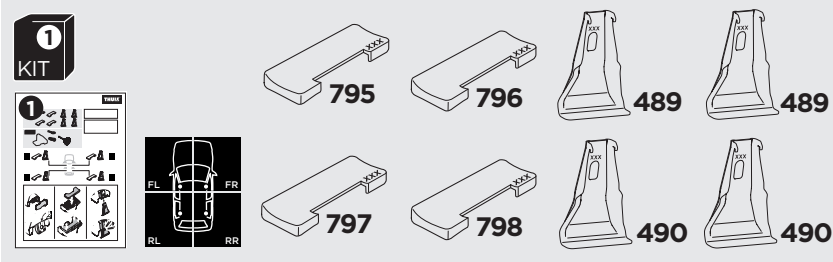

1

Kit 145268

TOYOTA Yaris, 5-dr Hatchback, 21-

ISO 11154-E

THULE WingBar Evo	THULE WingBar Edge	THULE WingBar	THULE SquareBar Evo	Evo X (scale)	Edge X (scale)
TOYOTA Yaris, 5-dr hatchback, 21-				23	0
THULE ProBar Evo	THULE SlideBar Evo				X (mm/inch)
TOYOTA Yaris, 5-dr hatchback, 21-				881 mm / 34 5/8"	

THULE WingBar Evo	THULE WingBar Edge	THULE WingBar	THULE SquareBar Evo	Evo Y (scale)	Edge Y (scale)
TOYOTA Yaris, 5-dr hatchback, 21-				18,5	F
THULE ProBar Evo	THULE SlideBar Evo				Y (mm/inch)
TOYOTA Yaris, 5-dr hatchback, 21-				836 mm / 32 7/8"	

	W (mm/inch)	Z (mm/inch)
TOYOTA Yaris, 5-dr hatchback, 21-	720 mm / 28 3/8"	255 mm / 10"